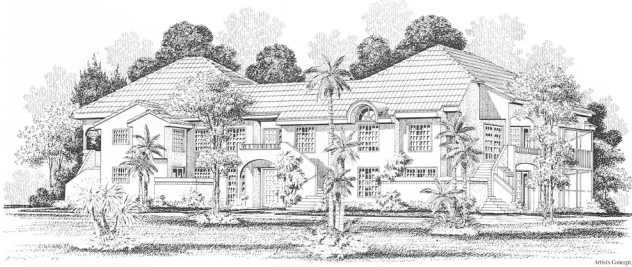

Ben Hogan

2 Bedroom, 2 Bath / First Floor

Garden Residence

LIVING AREA:	1,513 SQ. FT.
SCREENED PORCH:	162 SQ. FT.
STORAGE:	23 SQ. FT.
TOTAL:	1,698 SQ. FT.

CALL 561.819.5397

INFO@GLENEAGLESFLORIDA.COM

WWW.GLENEAGLESFLORIDA.COM