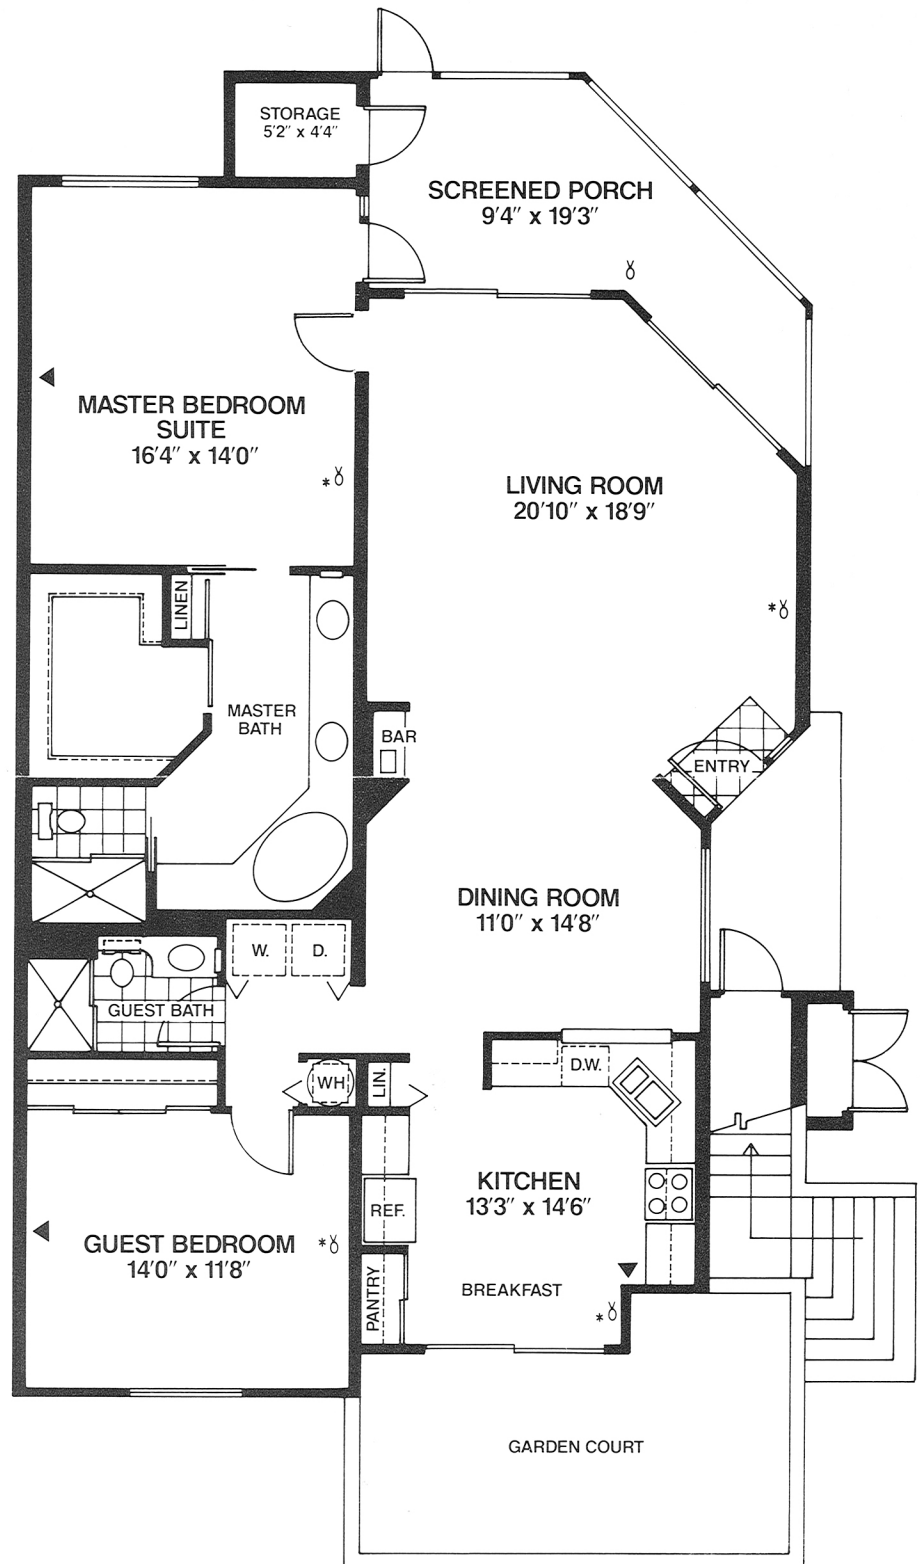

Ben Hogan

2 Bedroom, 2 Bath / First Floor

Garden Residence

LIVING AREA:	1,513 SQ. FT.
SCREENED PORCH:	162 SQ. FT.
STORAGE:	23 SQ. FT.
TOTAL:	1,698 SQ. FT.

CALL 561.819.5397

INFO@GLENEAGLESFLORIDA.COM

WWW.GLENEAGLESFLORIDA.COM