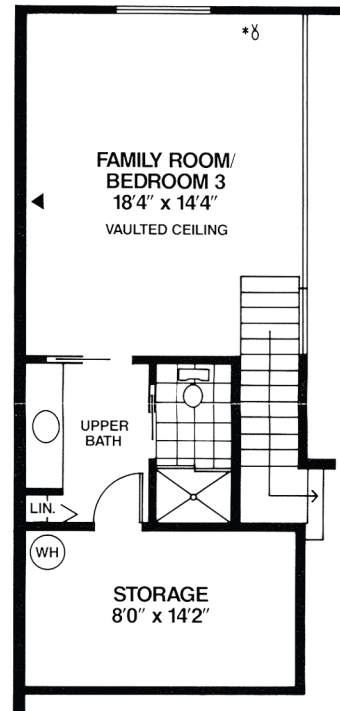

Ben Hogan

2 Bedroom, Family Room, 3 Bath/Second Floor
Garden Residence

LIVING 1st FL. 1,513 SQ. FT.
 AREA: 2nd FL. 512 SQ. FT.
 SCREENED PORCH: 162 SQ. FT.
 STORAGE: 23 SQ. FT.
 TOTAL: 2,210 SQ. FT.

Gleneagles
 Country Club