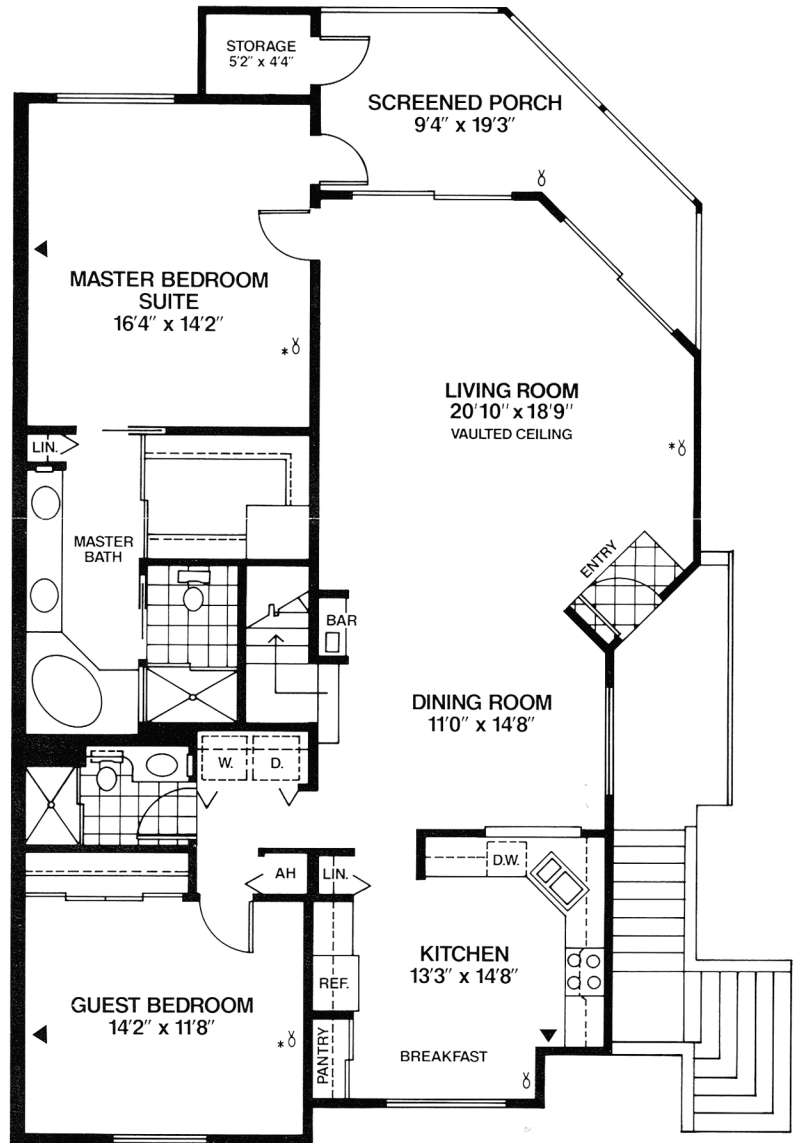

Ben Hogan

2 Bedroom, Family Room, 3 Bath/Second Floor
Garden Residence

LIVING 1st FL. 1,513 SQ. FT.
 AREA: 2nd FL. 512 SQ. FT.
 SCREENED PORCH: 162 SQ. FT.
 STORAGE: 23 SQ. FT.
 TOTAL: 2,210 SQ. FT.

Gleneagles
 Country Club