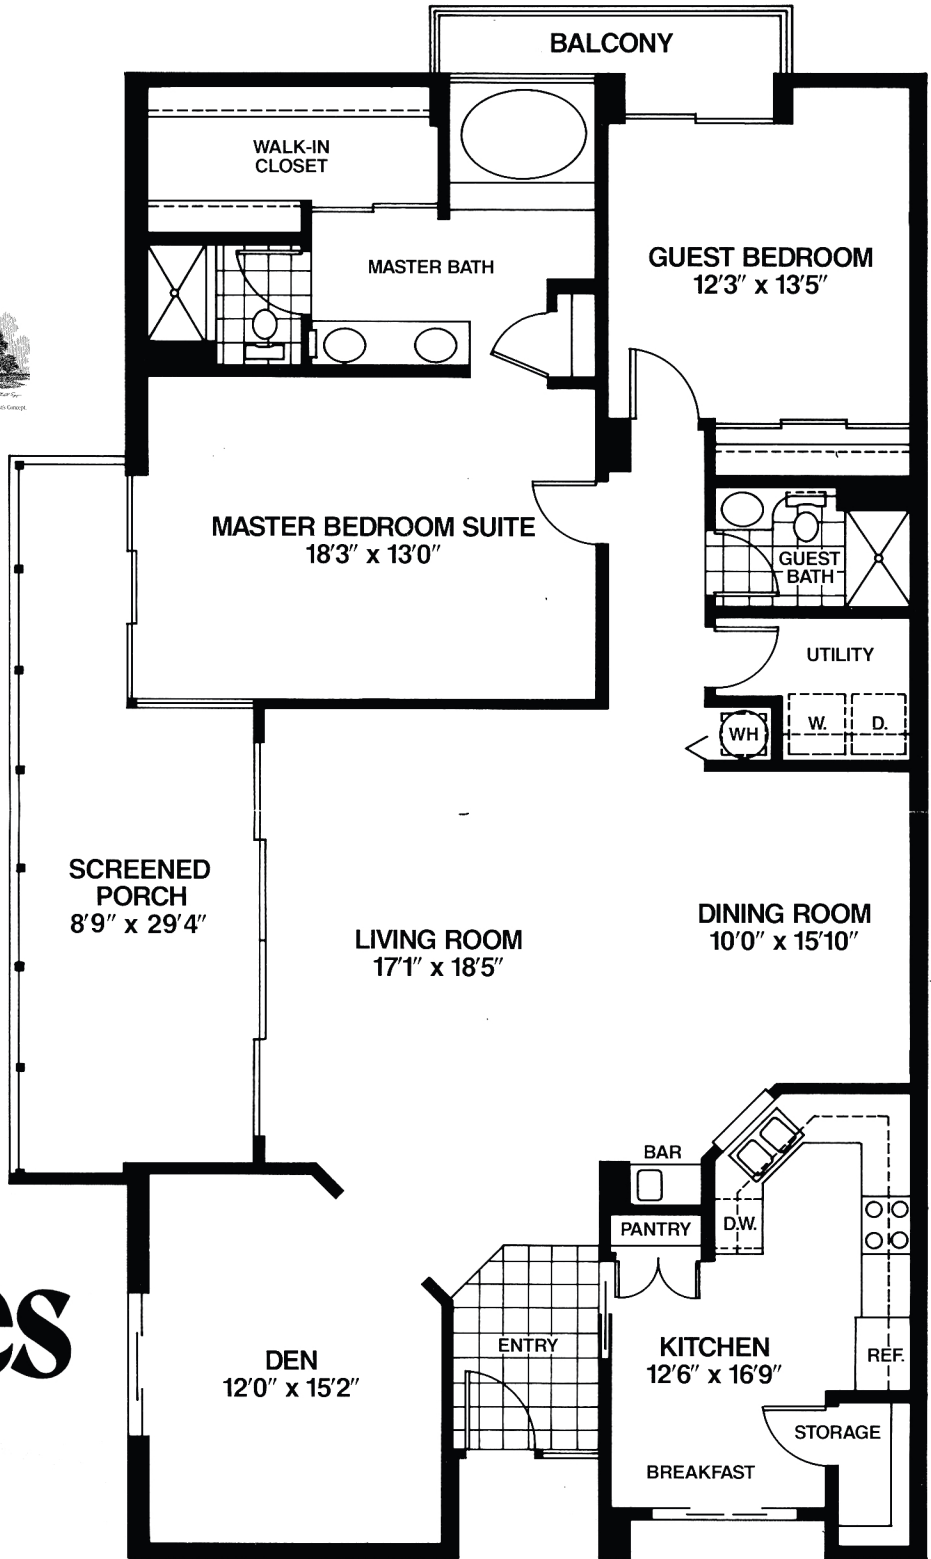

Bill Tilden

2 Bedroom, Den, 2 Bath

Midrise Residence

LIVING AREA: 1,765 SQ. FT.
SCREENED PATIO: 262 SQ. FT.
STORAGE: 24 SQ. FT.
TOTAL: 2,051 SQ. FT.

Gleneagles
Country Club

CALL 561.819.5397

INFO@GLENEAGLESFLORIDA.COM