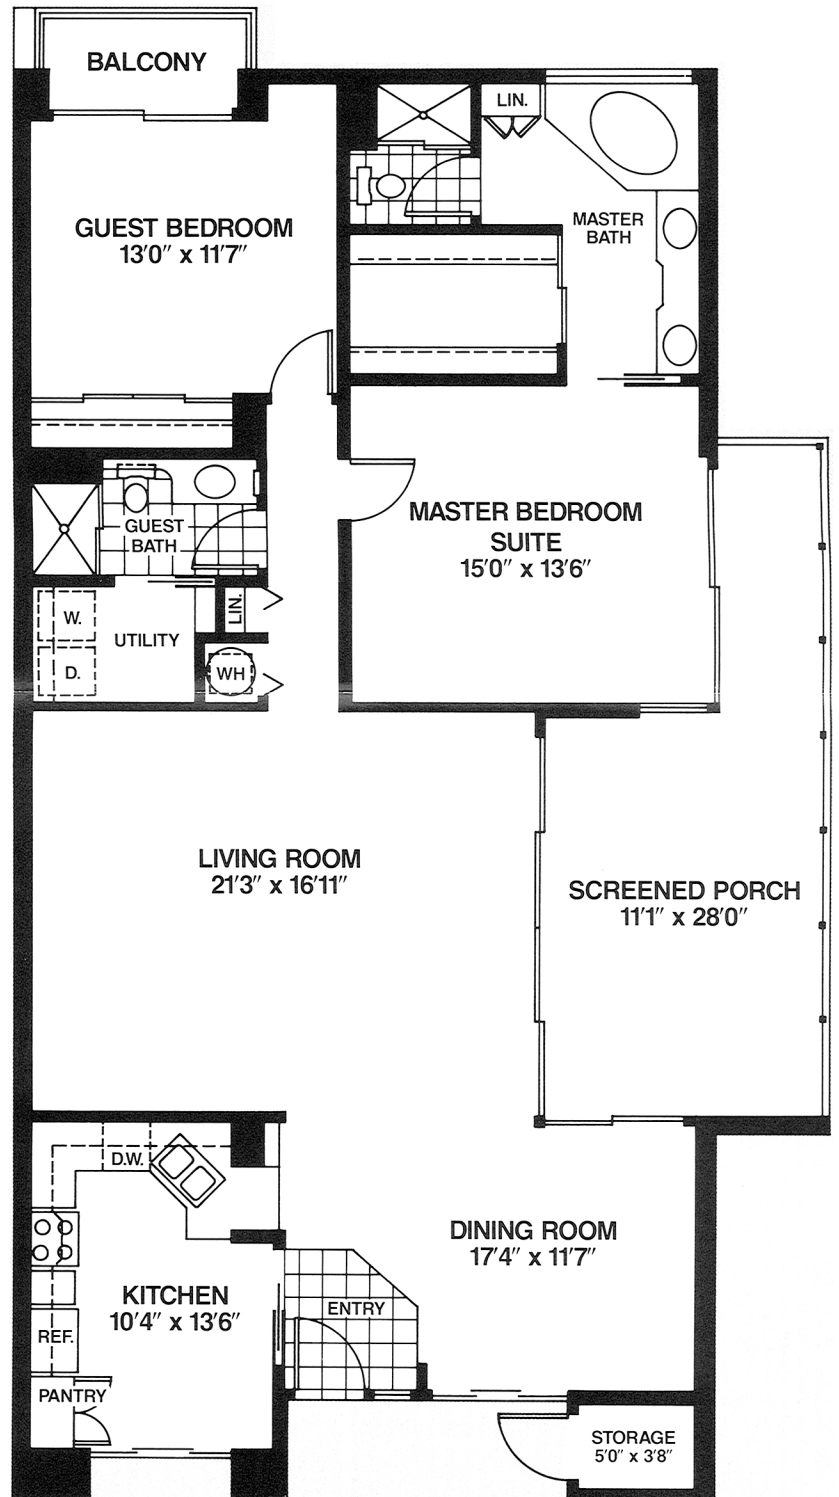

Don Budge

2 Bedroom, 2 Bath

Midrise Residence

LIVING AREA: 1,521 SQ. FT.
SCREENED PORCH: 257 SQ. FT.
STORAGE: 19 SQ. FT.
TOTAL: 1,797 SQ. FT.

Gleneagles
Country Club

CALL 561.819.5397

INFO@GLENEAGLESFLORIDA.COM