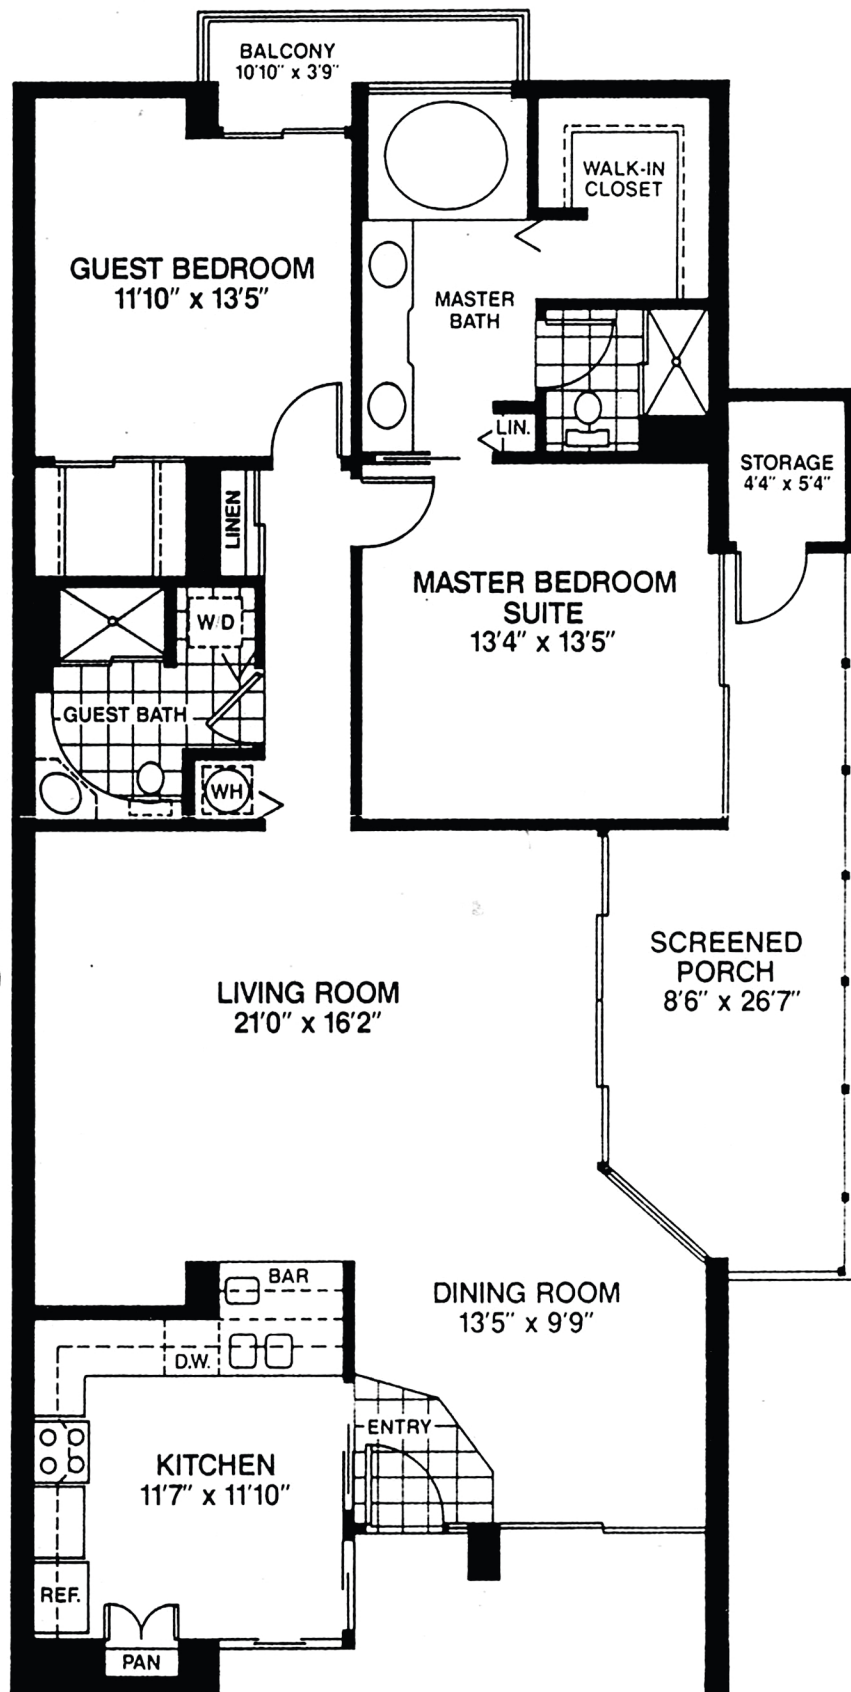

LIVING AREA:	1,415 SQ. FT.
SCREENED PORCH:	233 SQ. FT.
STORAGE:	28 SQ. FT.
TOTAL:	1,676 SQ. FT.

Gleneagles
Country Club