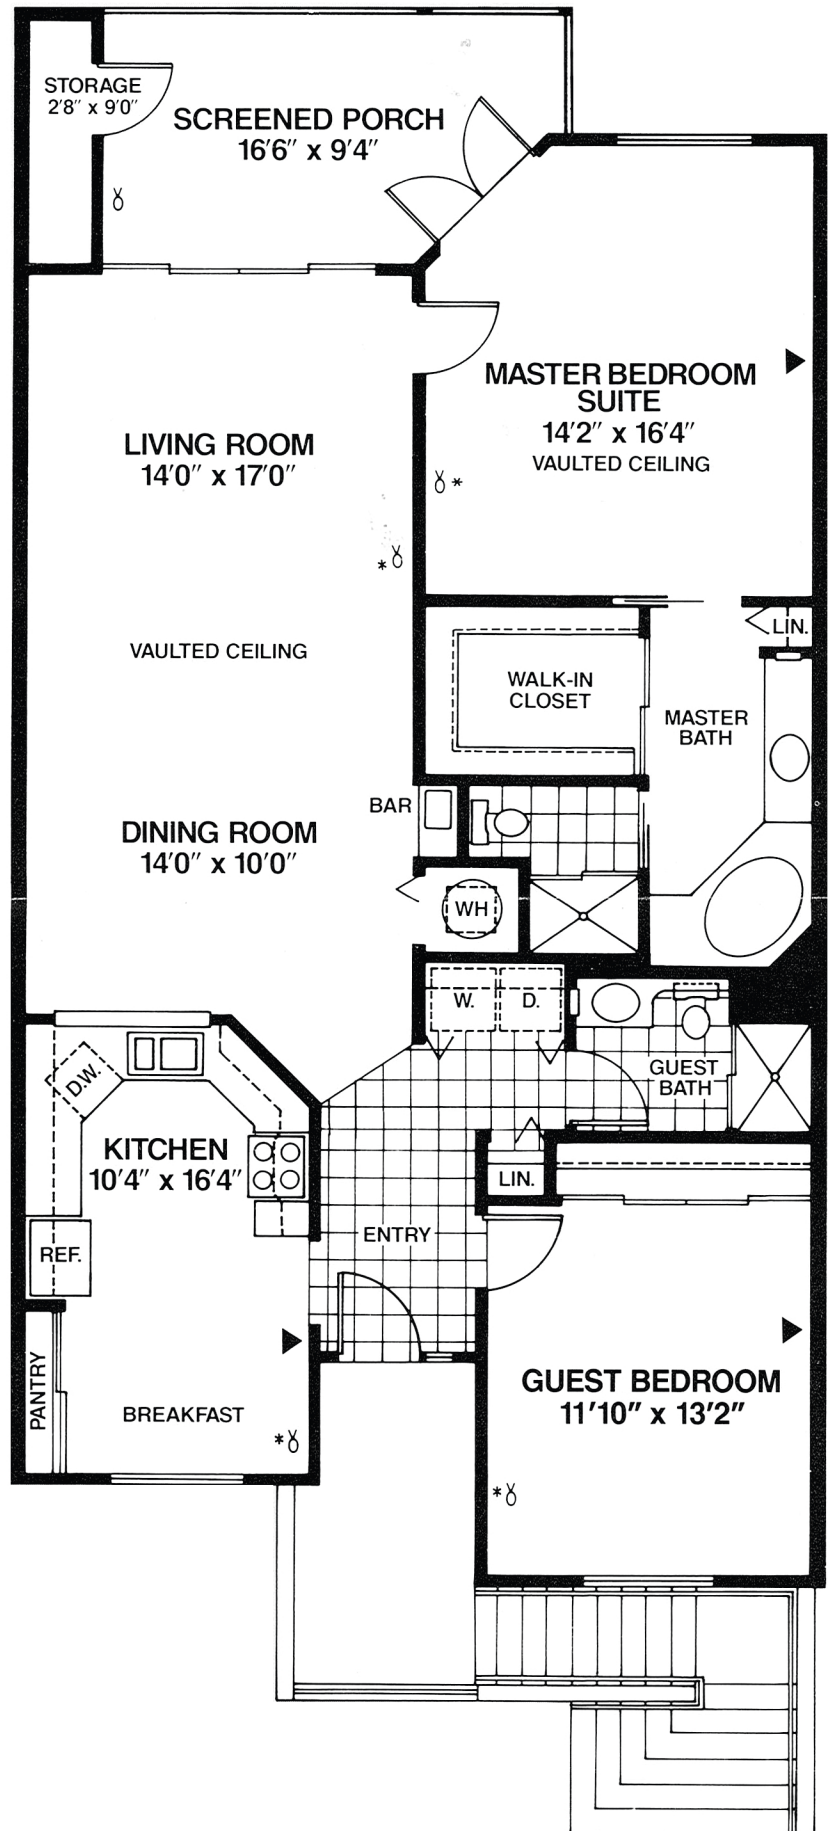

Walter Hagen

2 Bedroom, 2 Bath/Second Floor

Garden Residence

LIVING AREA: 1,311 SQ. FT.
SCREENED PORCH: 139 SQ. FT.
STORAGE: 25 SQ. FT.
TOTAL: 1,475 SQ. FT.

Gleneagles
Country Club

CALL 561.819.5397

INFO@GLENEAGLESFLORIDA.COM